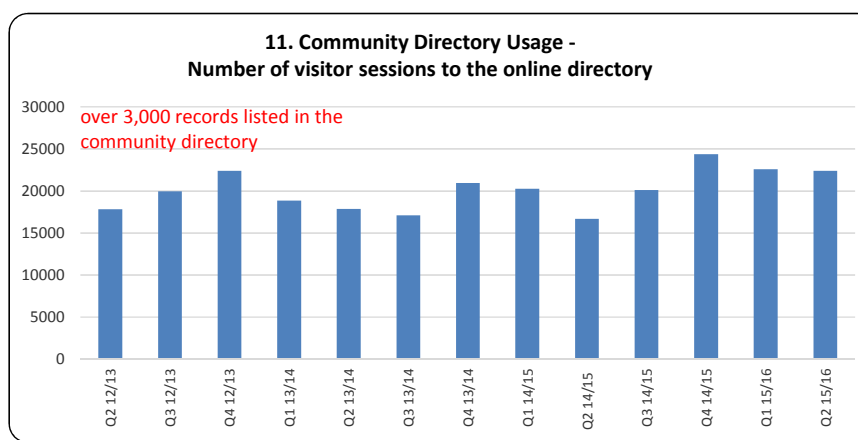

2. Fear of Crime Survey is no longer conducted. Alternative measure to be developed

charts for available indicators reported quarterly

charts for available indicators reported less than quarterly

charts for indicators not currently reported/available