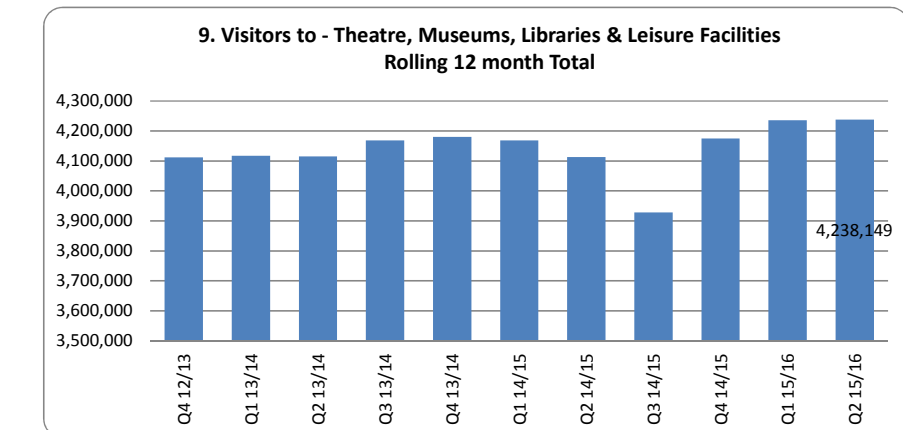

2. Fear of Crime Survey is no longer conducted. Alternative measure to be developed

charts for available indicators reported quarterly

charts for available indicators reported less than quarterly

charts for indicators not currently reported/available