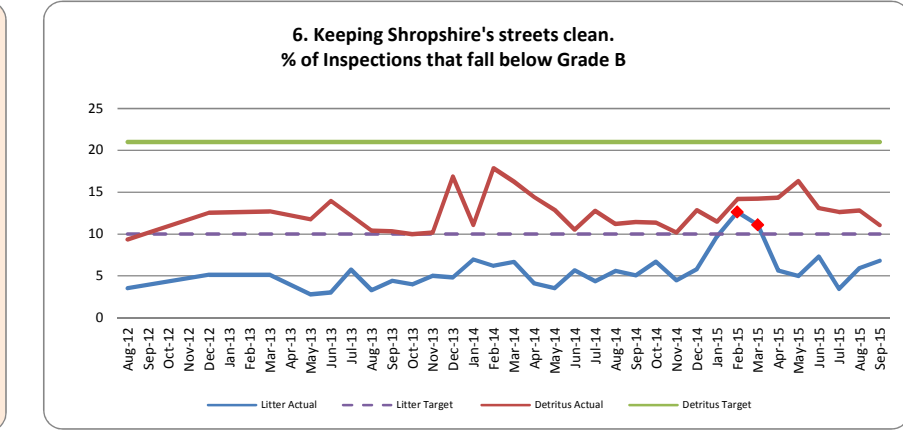

2. Fear of Crime Survey is no longer conducted. Alternative measure to be developed

charts for available indicators reported quarterly

charts for available indicators reported less than quarterly

charts for indicators not currently reported/available