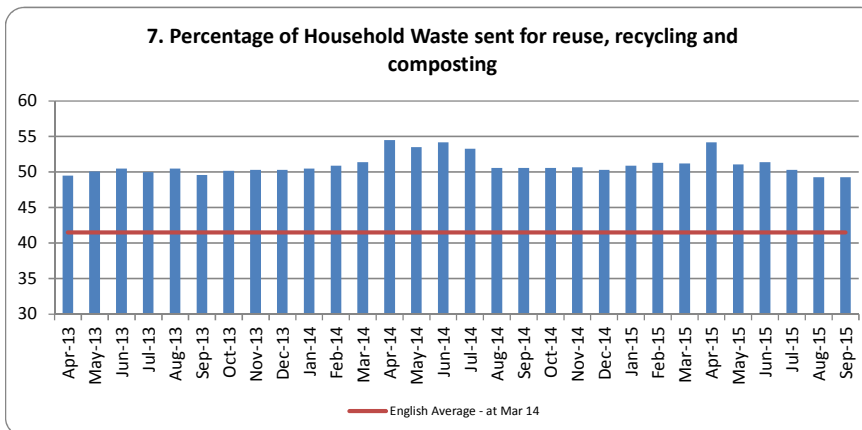

2. Fear of Crime Survey is no longer conducted. Alternative measure to be developed

charts for available indicators reported quarterly

charts for available indicators reported less than quarterly

charts for indicators not currently reported/available