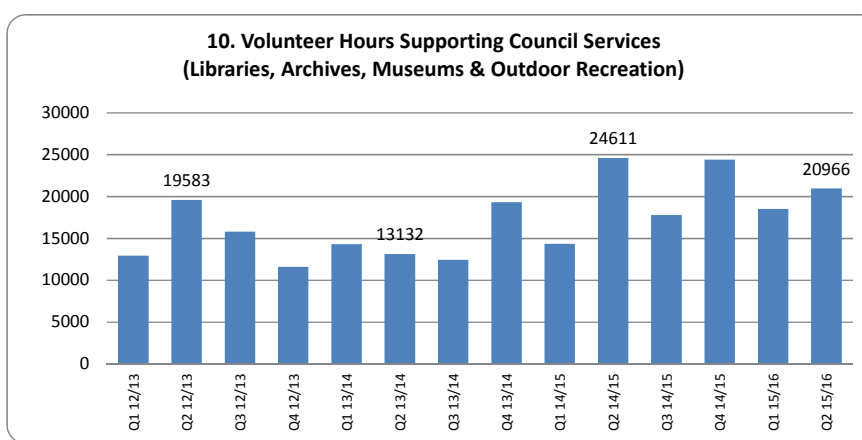

2. Fear of Crime Survey is no longer conducted. Alternative measure to be developed

charts for available indicators reported quarterly

charts for available indicators reported less than quarterly

charts for indicators not currently reported/available